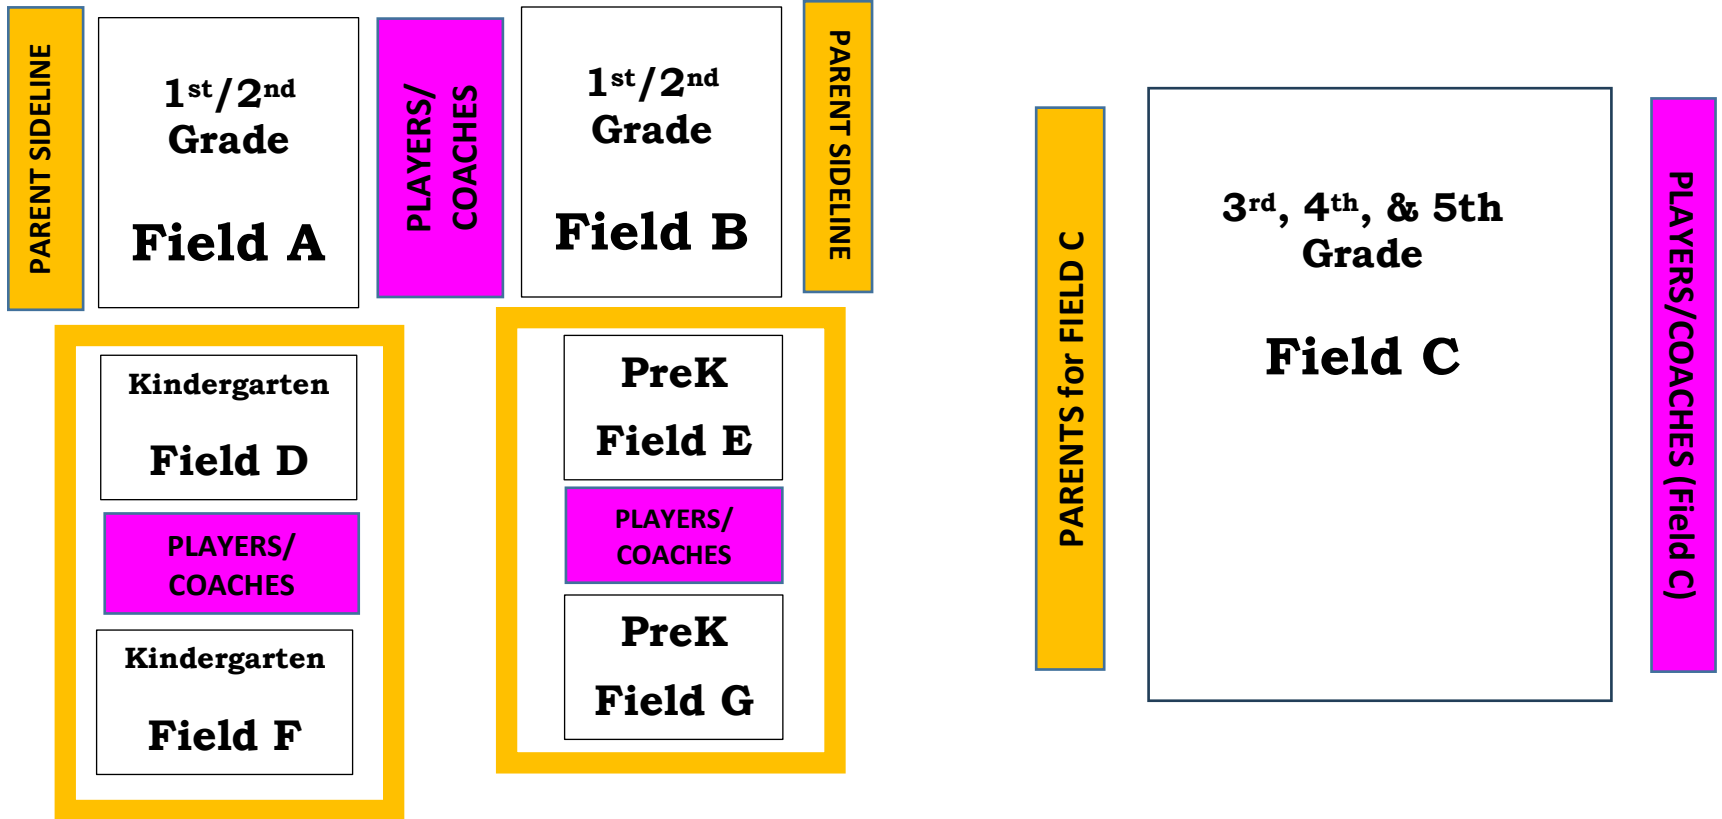

NPSSSA – Field Map 2026
Front Fields
Walton Farm Elementary School
1610 Allentown Rd, Lansdale, PA 19446

Allentown Road

Walton Farm Driveway / School Entrance

Parking Lot

Parents of PreK & Kindergarten players can set up their seats around the outer perimeter of the Fields (behind nets and around the exterior - as outlined in gold on the field map above). Please avoid setting up in the player/coach area in the center of the fields (as indicated in the purple/pink Player/Coach areas on the field map above).