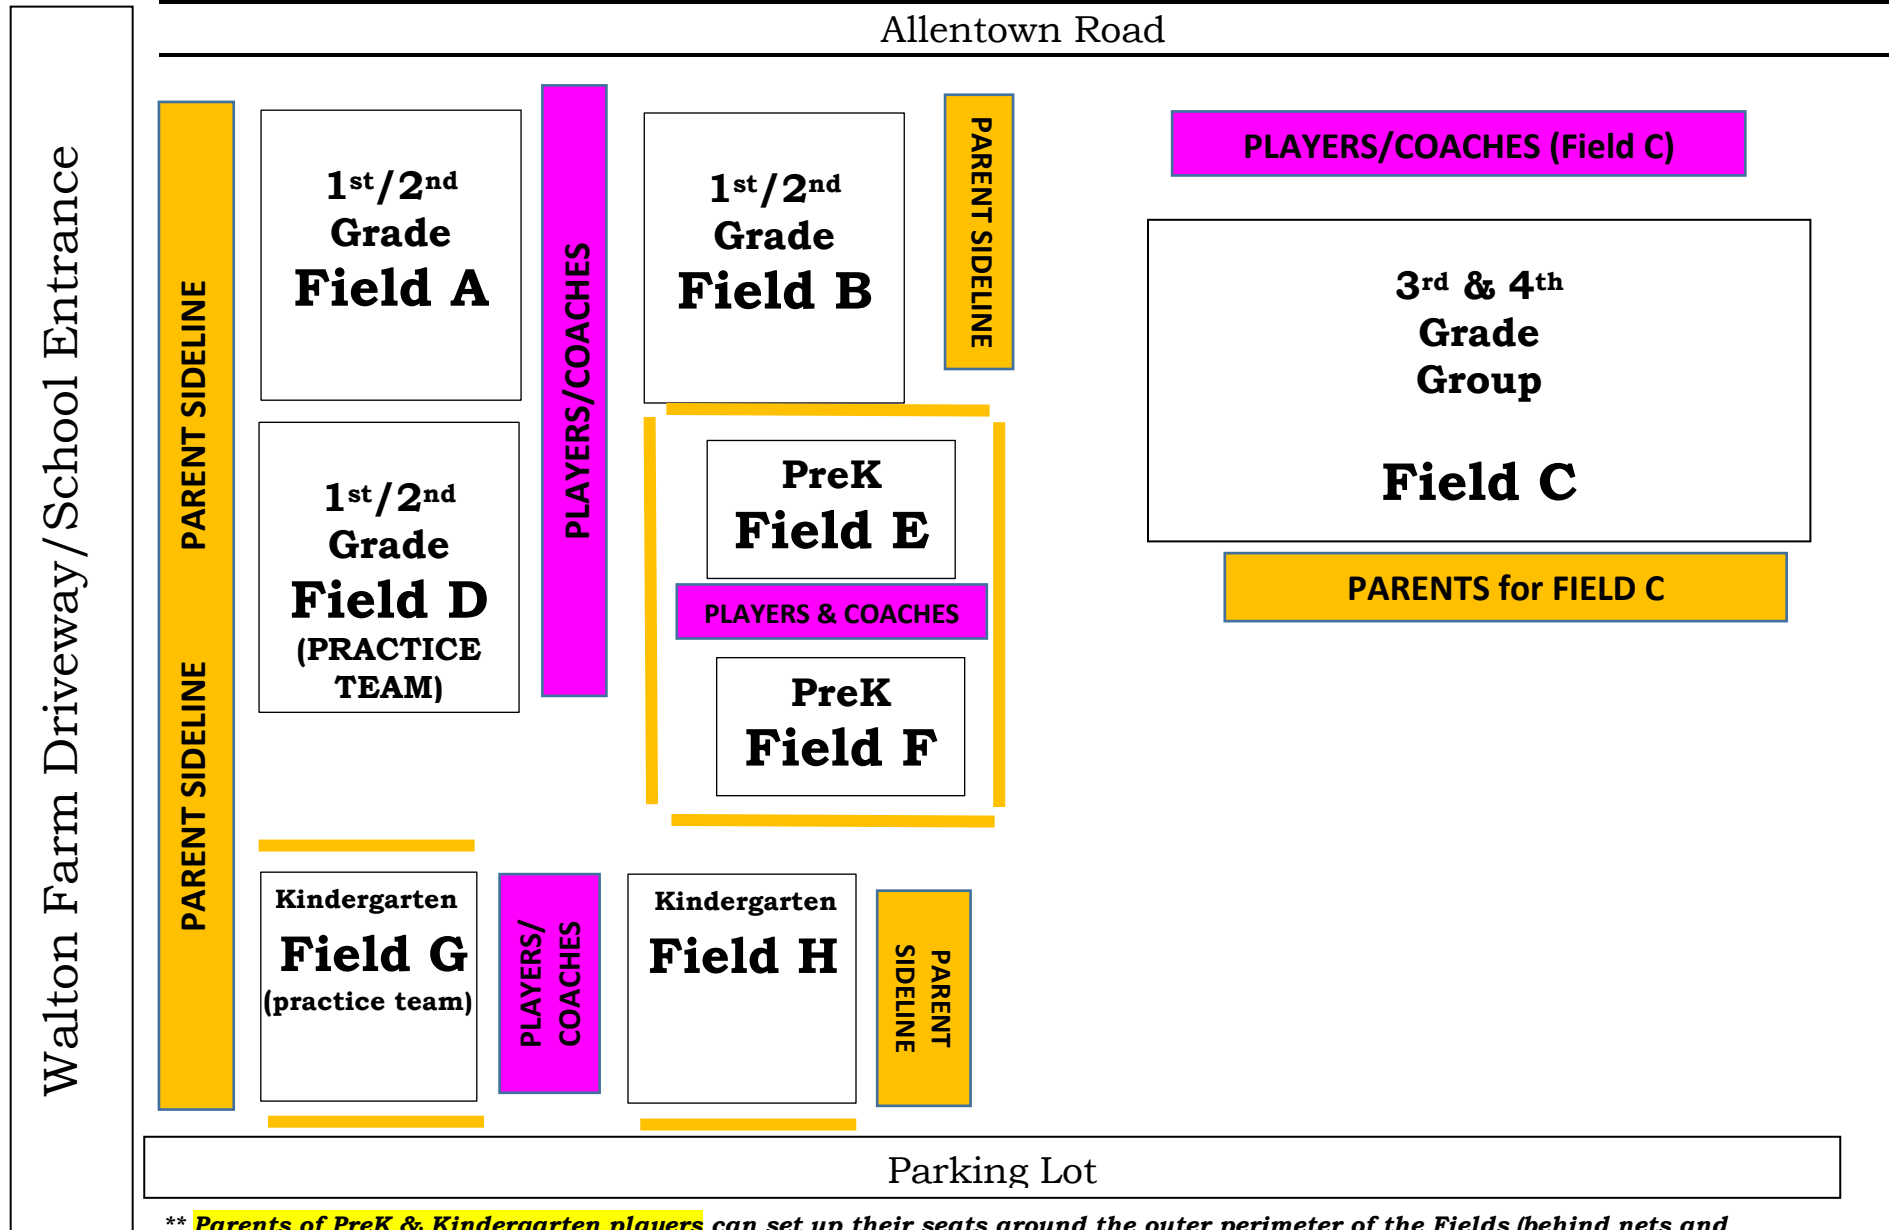

NPSSSA – Field Map 2025 – REVISED 3/31/2025

PreK – 3rd/4th Grade

Walton Farm Elementary School

1610 Allentown Rd, Lansdale, PA 19446

**** Parents of PreK & Kindergarten players can set up their seats around the outer perimeter of the Fields (behind nets and around the exterior) avoiding the player/coach area in the center of the fields.**