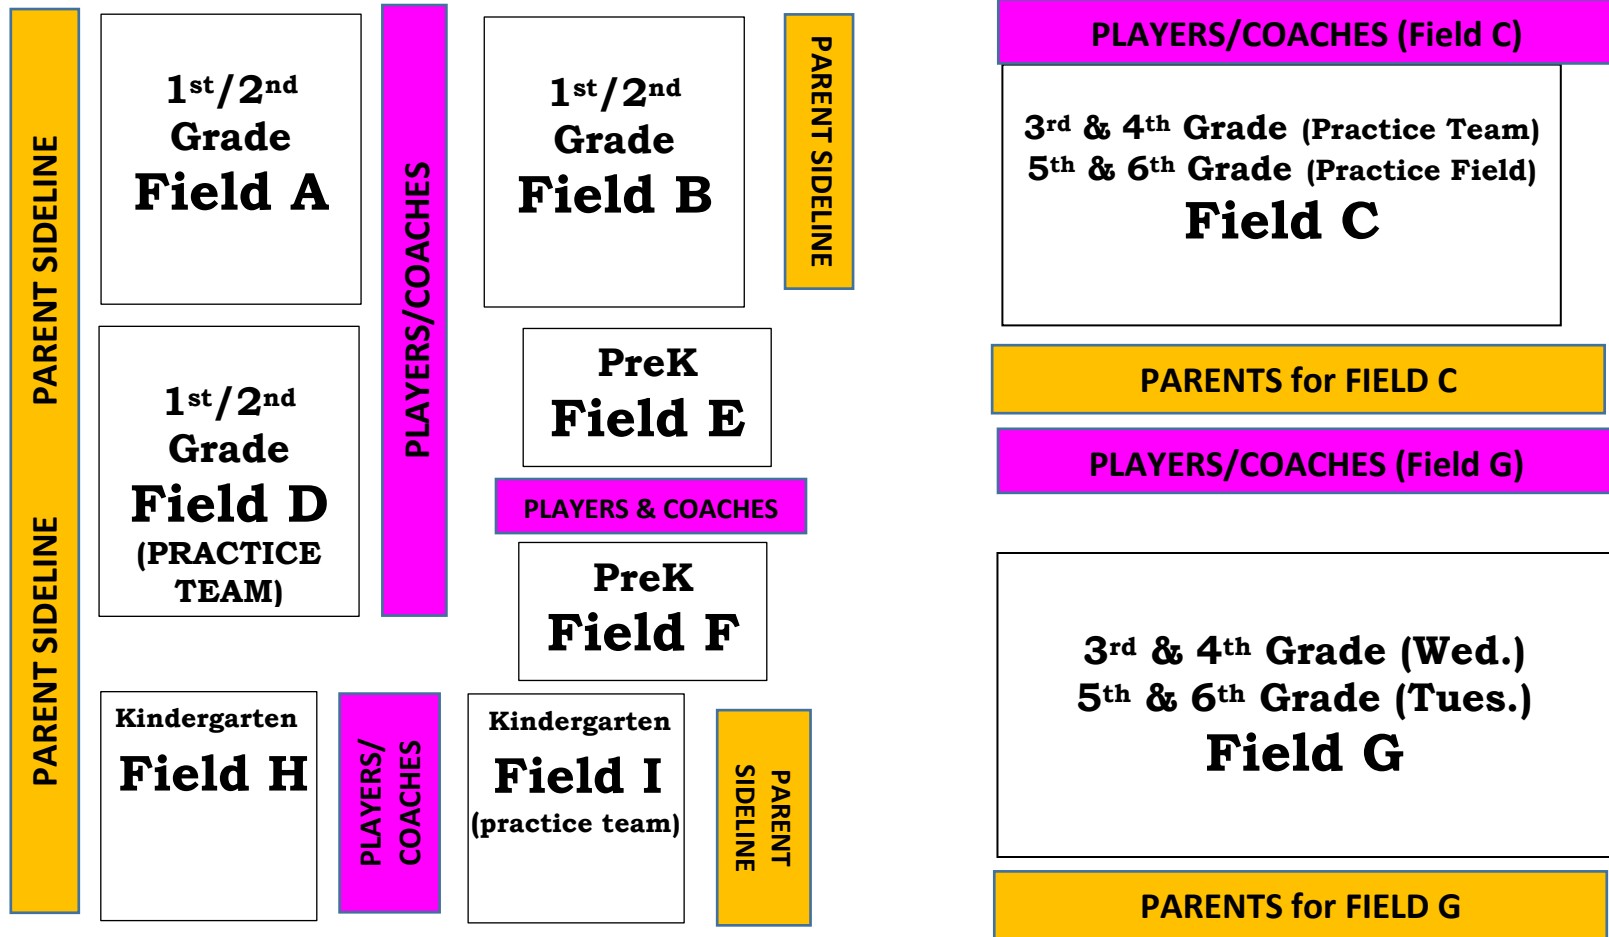

NPSSSA – Field Map 2024

PreK – 6th Grade

Walton Farm Elementary School

1610 Allentown Rd, Lansdale, PA 19446

Allentown Road

Walton Farm Driveway/School Entrance

**** Parents of PreK & Kindergarten players can set up their seats around the outer perimeter of the Fields (behind nets and around the exterior) avoiding the player/coach area in the center of the fields.**

Parking Lot